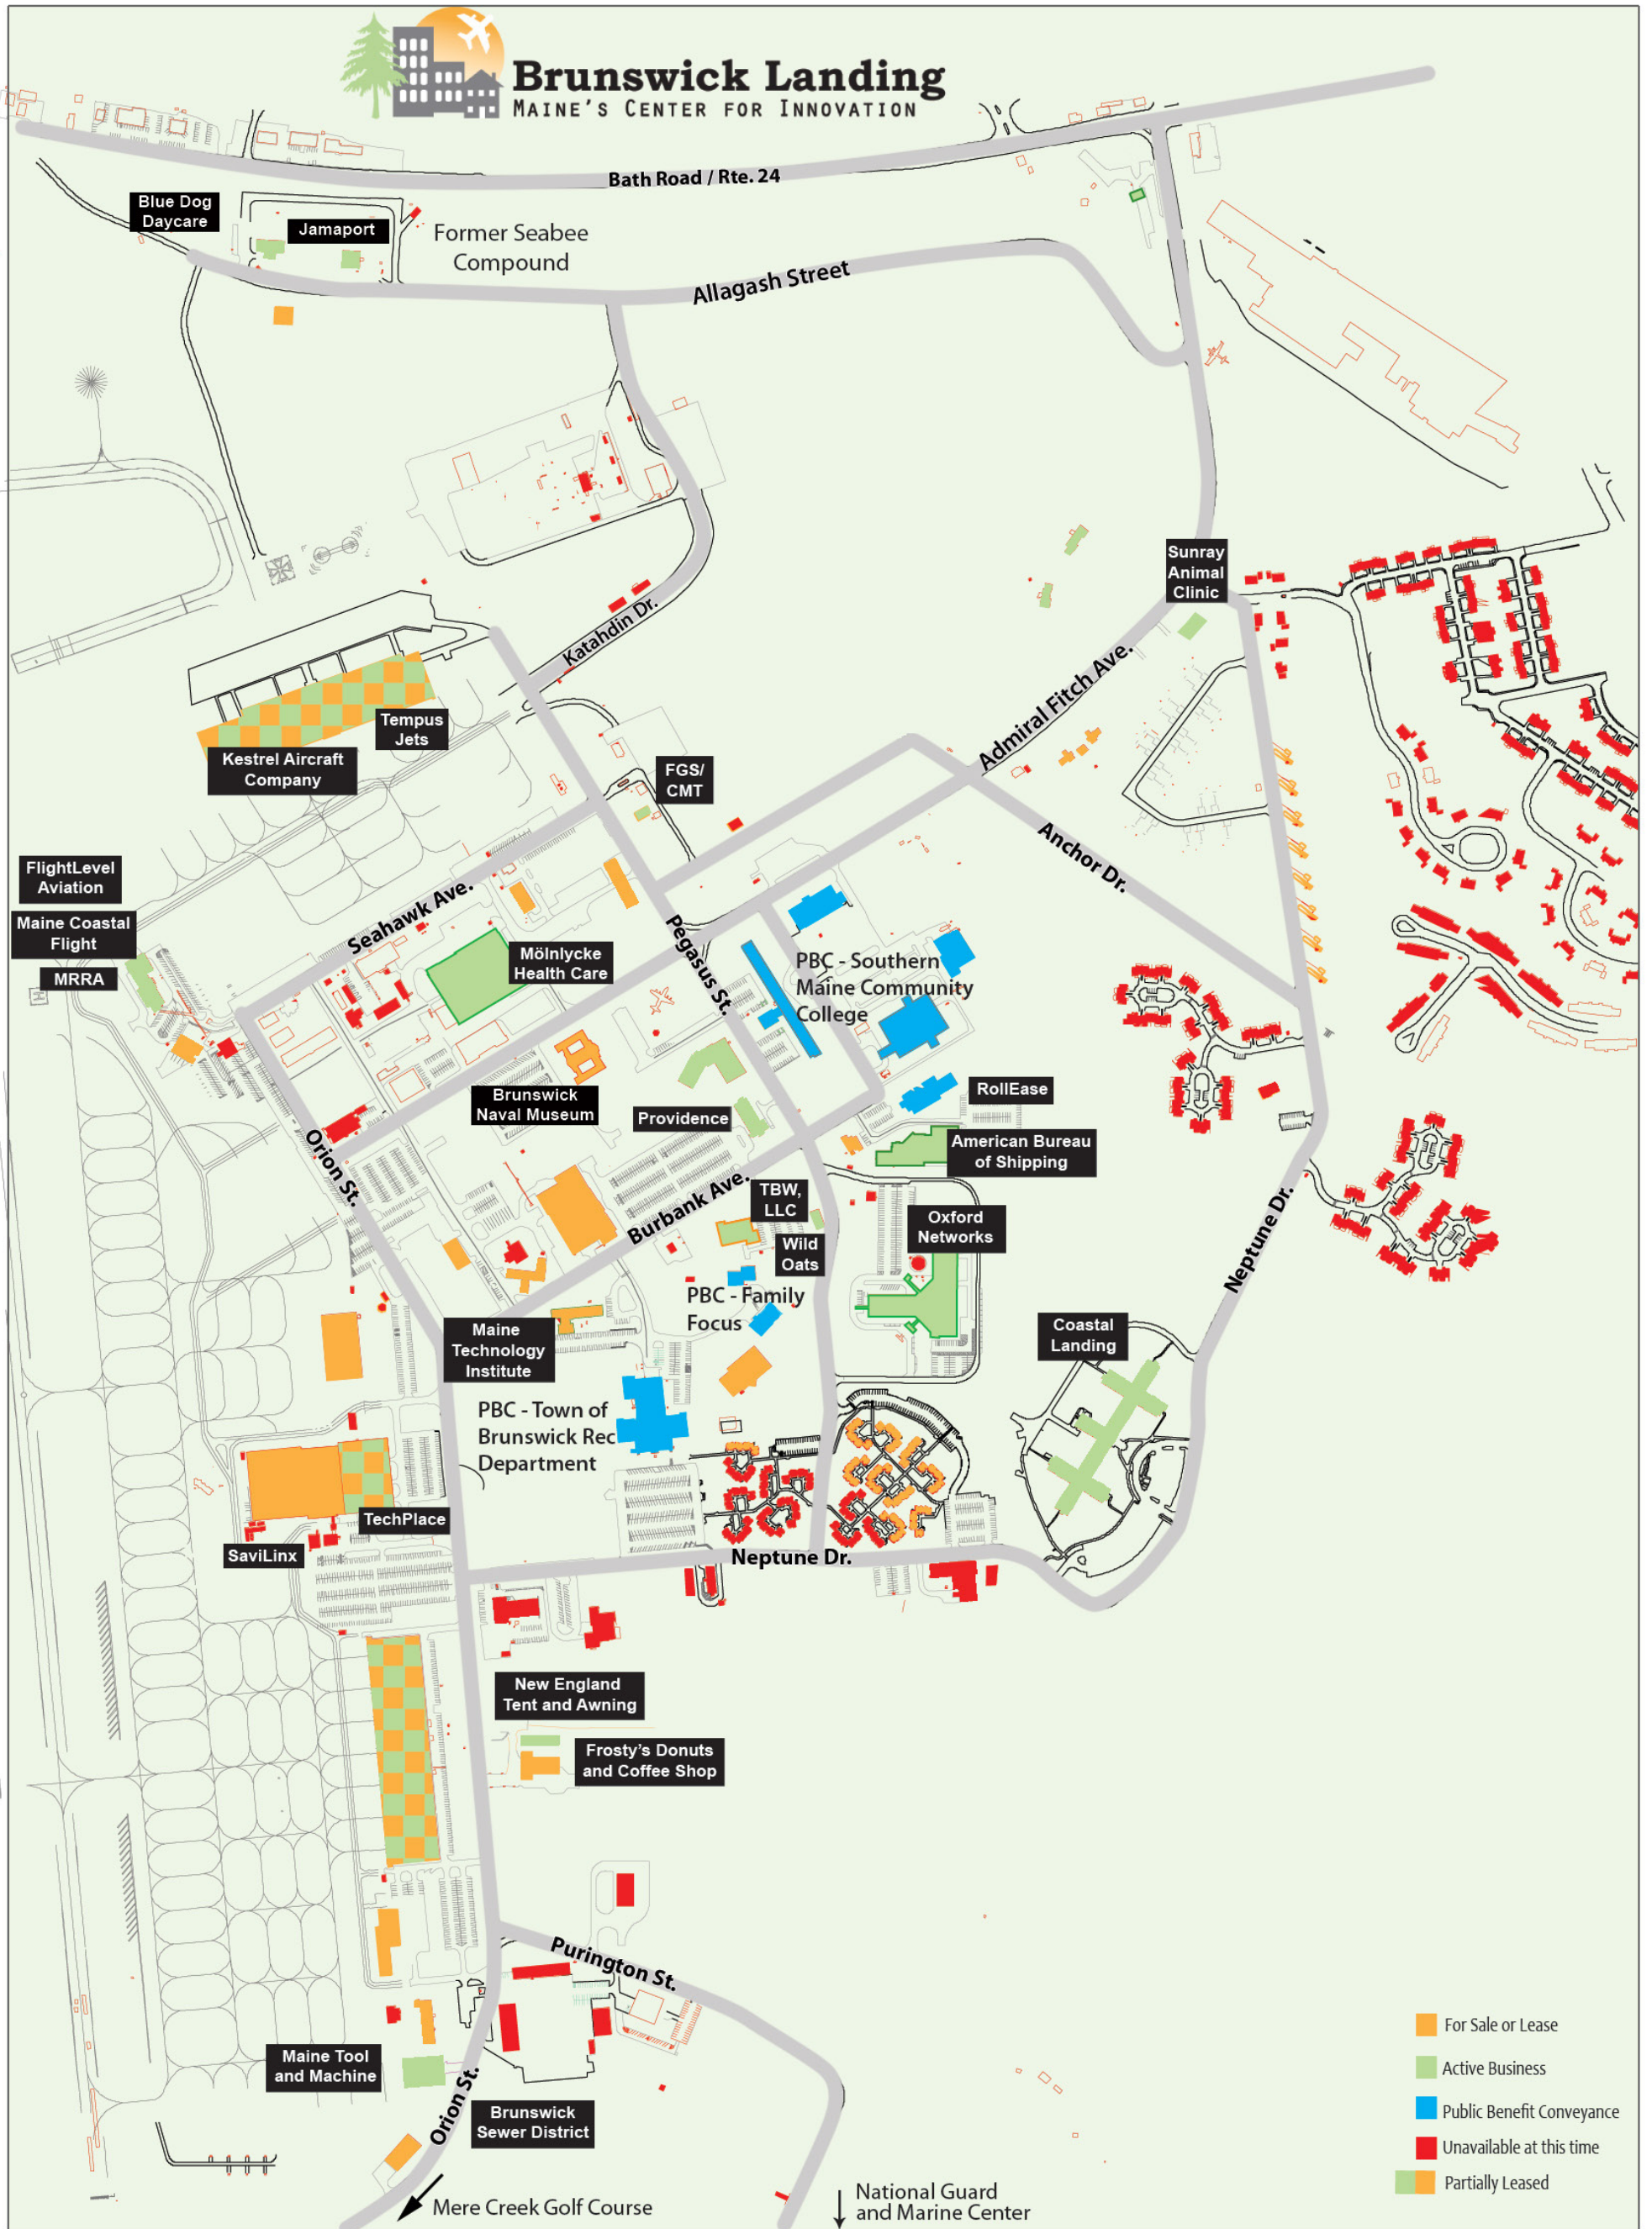

Brunswick Landing

MAINE'S CENTER FOR INNOVATION

- For Sale or Lease
- Active Business
- Public Benefit Conveyance
- Unavailable at this time
- Partially Leased

Available MRRA-owned buildings

- 4. Maintenance Hangar
- 5. Maintenance Hangar
- 11. Navy Exchange Technology Center
- 38. Small office facility
- 44. Inert Ordnance Storage
- 45. Airport Materials facility
- 55. Office, tech hub, light manufacturing
- 86. Composites manufacturing, MRO
- 200. Brunswick Executive Airport terminal building, FlightLevel, MRAA offices

- 102. Indoor small arms range (MRRA)
- 223. NCMi tech hub (MRRA)
- 250. Tech Place (MRRA)
- 292. Fire Department (MRRA)
- 538. Service Station (MRRA)
- 555. Sonobuoy storage (MRRA)
- 585. Navy Chapel (MRRA)
- 611. Jet Engine Test Cell (MRRA)
- 632. Professional office (MRRA)

Occupied

- 1. Mölnlycke Health Care
- 6. Tempus Jets / Kestrel
- 21. Family Focus Child Care
- 24. Seeds of Independence
- 25. Indoor fitness center
- 26. Family Focus Child Care
- 31. Providence Service Corp.
- 51. Frosty's Donuts
- 54. American Bureau Shipping / RollEase
- 87. Oxford Networks

- 153. Brunswick Sewer District
- 211. Town of Brunswick Parks and Recreation department
- 516. Night Flight (AMH)
- 583. Providence Service Corp.

Not available

- 9. Administrative space (Navy)
- 29. Auto Hobby Shop (Navy)
- 201. Neptune Hall (Navy)
- 590. Public Works (Navy)